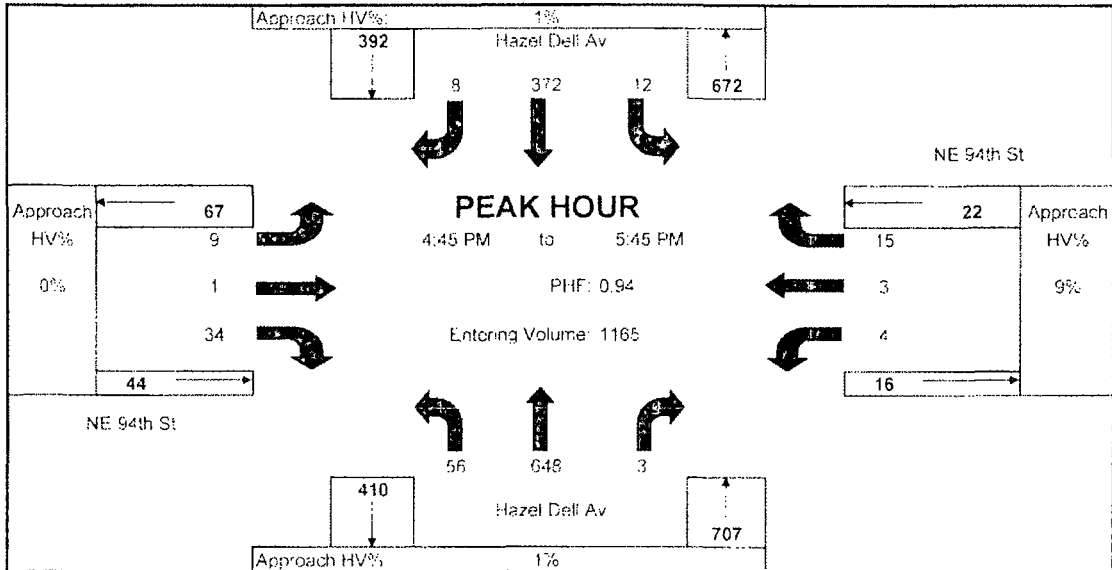

proud past, promising future

**LOCATION:**  
Hazel Dell Av & NE 94th St  
Vancouver WA

**DATE:** 4/20/2005  
**DAY:** Wednesday  
**TIME:** 16:00 to 18:00

Time Period	NORTHBOUND			SOUTHBOUND			EASTBOUND			WESTBOUND			TOTAL
	←	↑	→	←	↓	→	↑	→	↓	↓	←	↑	
16:00 - 16:15	12	166	0	6	100	3	4	0	3	0	0	4	298
16:15 - 16:30	13	140	0	4	82	3	2	0	3	1	0	2	250
16:30 - 16:45	12	157	0	2	71	2	1	0	10	0	0	0	255
16:45 - 17:00	21	151	0	2	94	3	1	0	7	1	0	3	283
17:00 - 17:15	9	165	1	5	83	2	1	1	8	1	0	3	279
17:15 - 17:30	17	165	1	0	102	3	2	0	12	1	2	6	311
17:30 - 17:45	9	167	1	1	93	4	5	0	7	1	1	3	292
17:45 - 18:00	12	120	0	7	112	3	1	3	10	0	0	4	272
18:00 - 18:15	0	0	0	0	0	0	0	0	0	0	0	0	0
18:15 - 18:30	0	0	0	0	0	0	0	0	0	0	0	0	0
18:30 - 18:45	0	0	0	0	0	0	0	0	0	0	0	0	0
18:45 - 19:00	0	0	0	0	0	0	0	0	0	0	0	0	0
<b>TOTAL</b>	<b>165</b>	<b>1231</b>	<b>3</b>	<b>27</b>	<b>737</b>	<b>23</b>	<b>17</b>	<b>4</b>	<b>60</b>	<b>5</b>	<b>3</b>	<b>25</b>	<b>2240</b>
Peak HR %HV:	2%	1%	0%	0%	1%	8%	0%	0%	0%	25%	0%	7%	
Peak HR Factor	0.67	0.97	0.75	0.40	0.91	0.75	0.45	0.25	0.71	1.00	0.38	0.83	